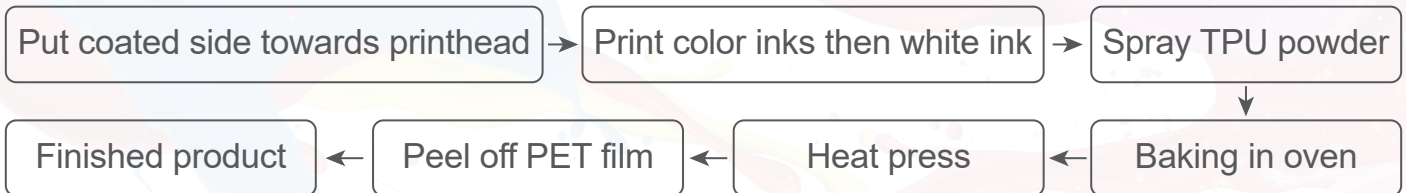

YIQIA[®]
DIGITAL

DTF pigment ink

1. 17 colors available to achieve widest color gamut. Pure and high coverage white ink.
2. Tested to comply with multiple PET films in aftermarket.
3. Printed film will not get greasy in storage.
4. Soft touch and stretchable with excellent color fastness.
5. Certified by OEKO-TEX 100, ensuring safety and eco-friendliness.

• Color

• Suitable for printheads

- ✓ Epson desktop printer "L series" /XP600/4720/13200

• Printing process

• Test result

Following ISO standard

Test	Type	K/C/M/Y/LC/LM/LB/LLB/R/G/B/O/ M-YG/Y-YG/O-YG/G-YG
Dry rubbing Fastness to washing	Shade change	Standard
	Color staining	
Dry rubbing Wet rubbing	Dry rubbing	Standard
	Wet rubbing	